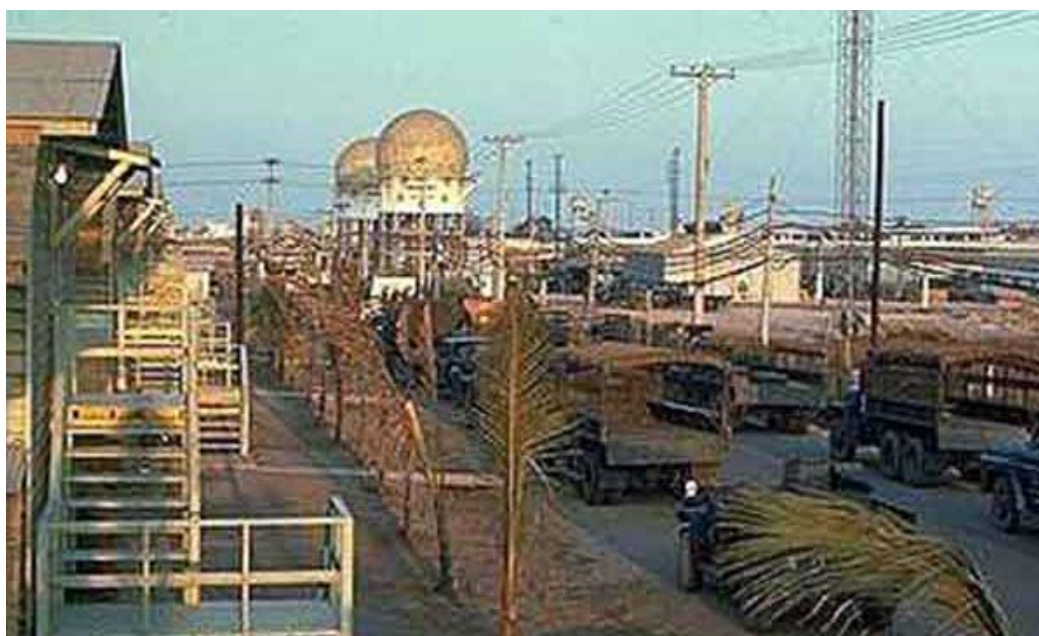

SPS barracks in Dec 1967.

Rapid Response Team setup-area. Radar Domes (Radomes) in the background, center.

Supply headquarters hit by a rocket.

[Continue to Page-4.](#)

We Take Care of Our Own

[Click to Report BROKEN LINKS or Photos, or Comment](#)