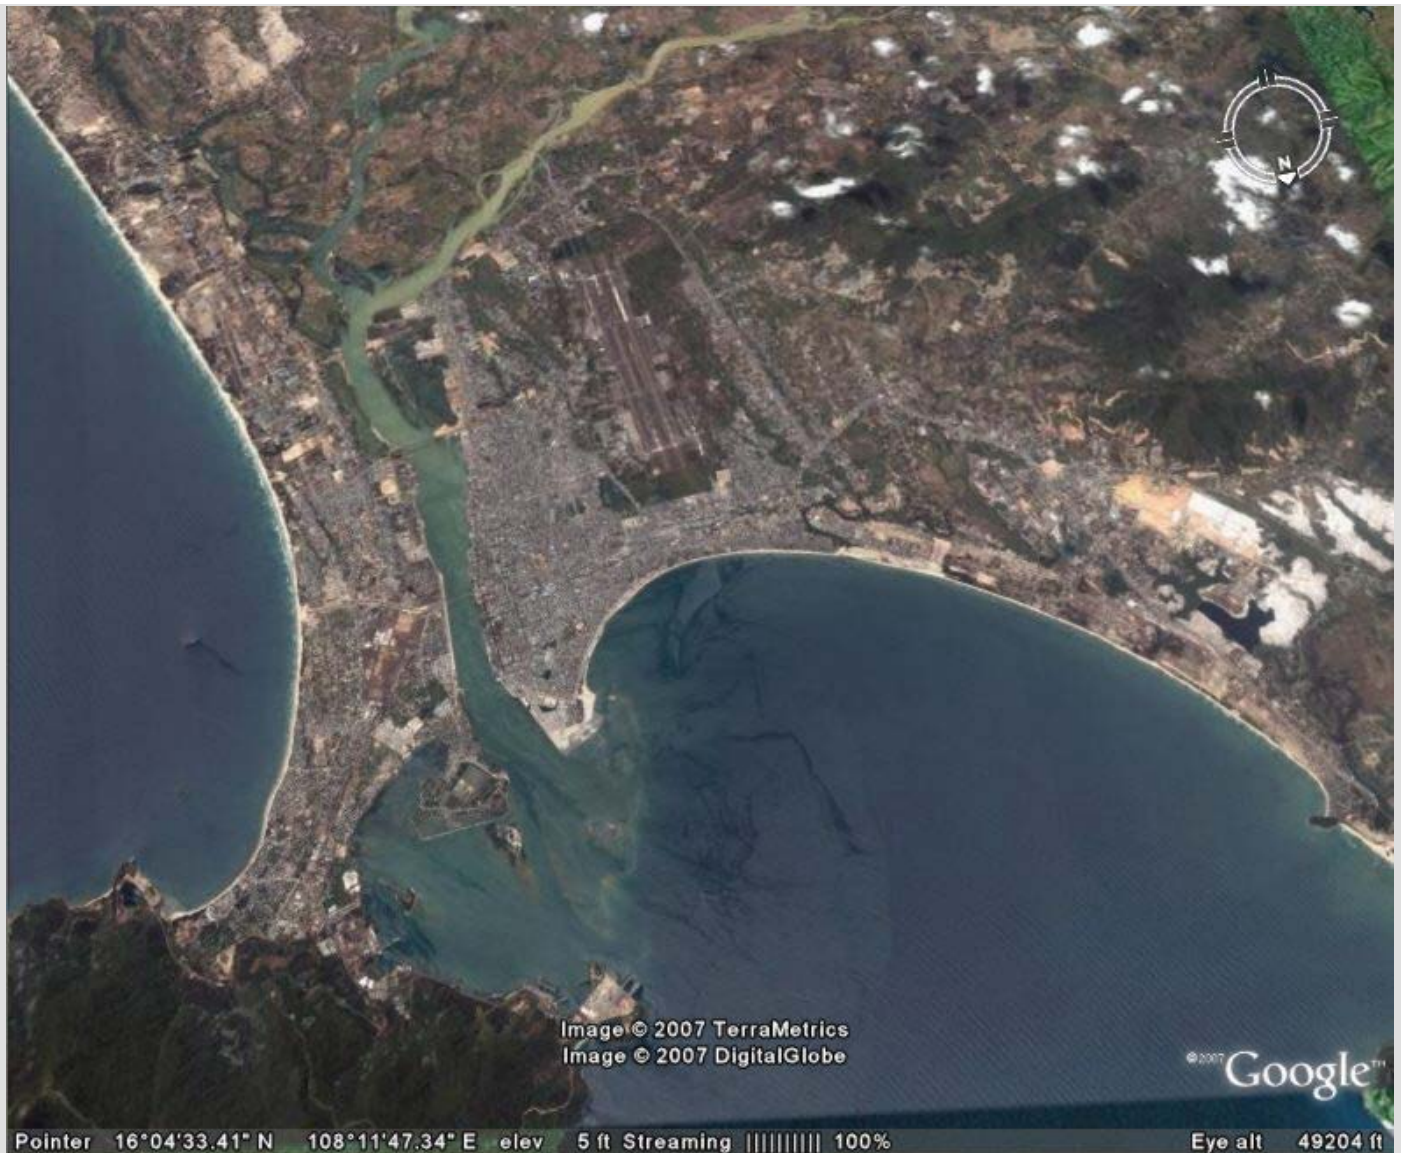

China Beach: Satellite Photos (Đà Nẵng AB)

Vietnam

- Satellite of Beach, imaged/angled North at 2,500 feet altitude.

China

- Satellite of South at 2,500 feet altitude.
- Satellite of

China Beach, imaged/angled

China Beach, imaged/angled South at 49,204 feet altitude.

- **Satellite of**

China Beach,, imaged/angled West at 12,500 feet altitude.

- Satellite of China Beach, imaged/angled West at 42,998 feet altitude.