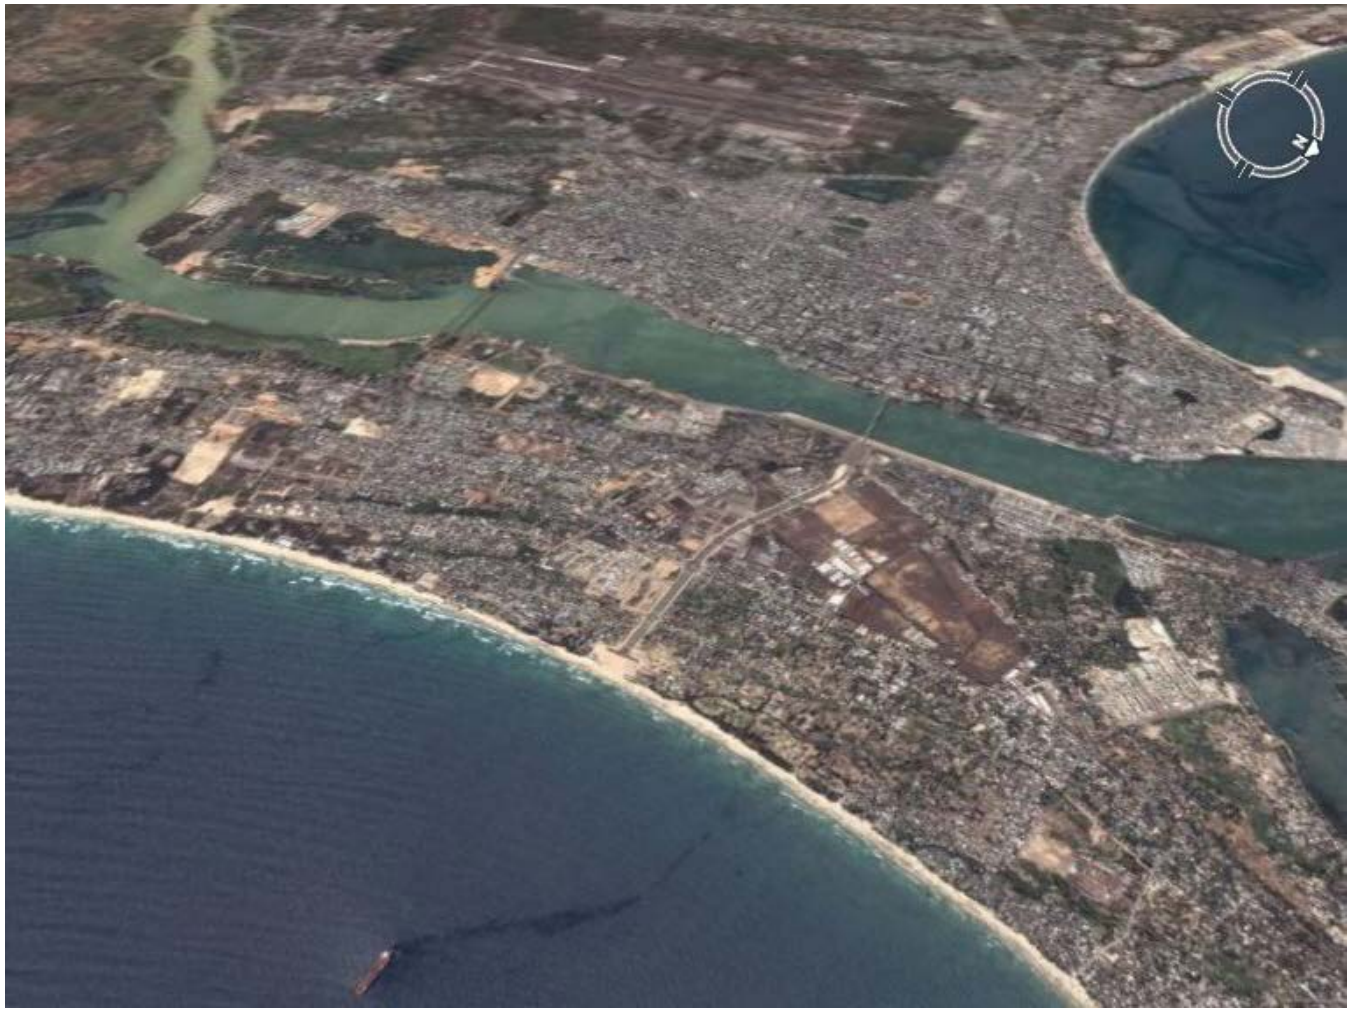

China Beach: Satellite Photos (Đà Nẵng AB)

Vietnam

- Satellite of Beach, imaged/angled North at 2,500 feet altitude.

China

- Satellite of South at 2,500 feet altitude.
- Satellite of

China Beach, imaged/angled

China Beach, imaged/angled South at 49,204 feet altitude.

- **Satellite of**

China Beach,, imaged/angled West at 12,500 feet altitude.

- Satellite of China Beach, imaged/angled West at 42,998 feet altitude.