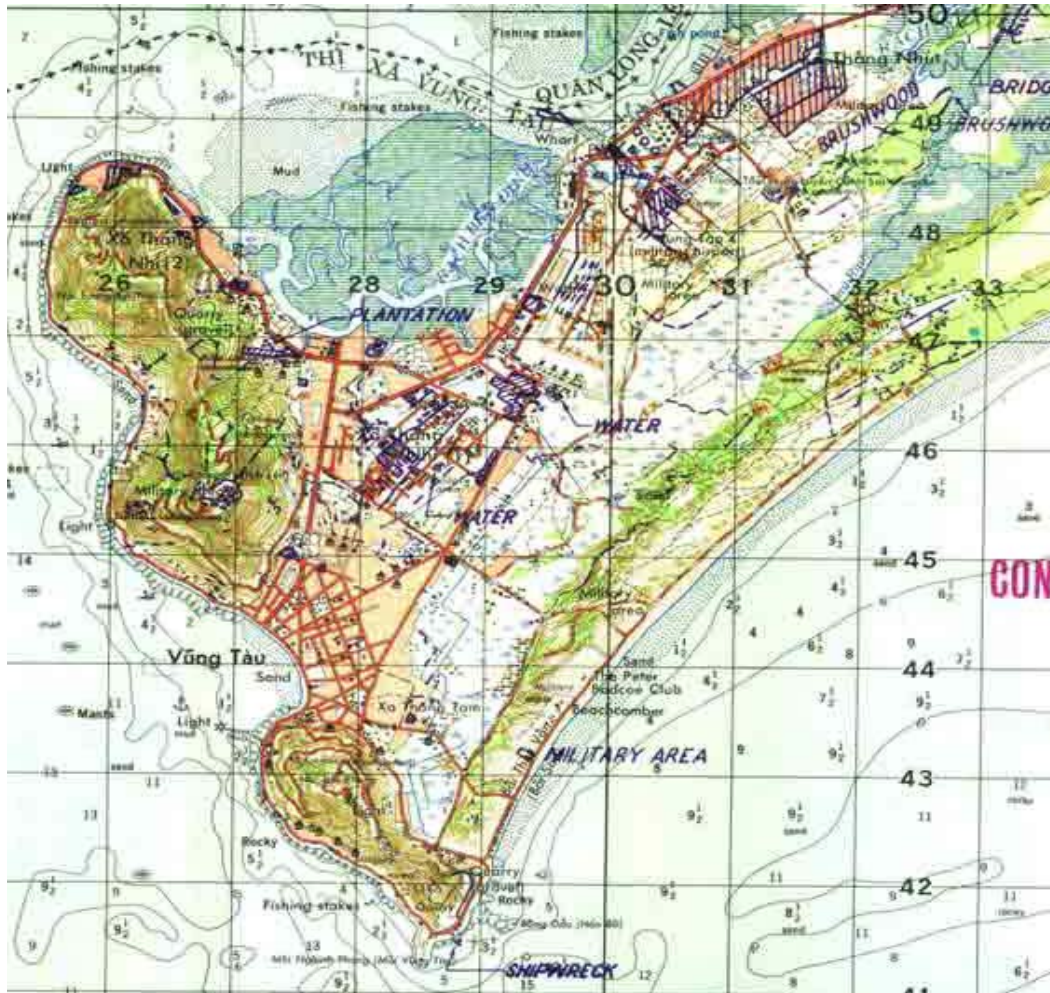

VIETNAM
Vũng Tàu AB, Map
Detachment 1/621st Tactical Control Sq, 3-8 SP

We Take Care of Our Own

[Click to Report BROKEN LINKS or Photos, or Comment](#)