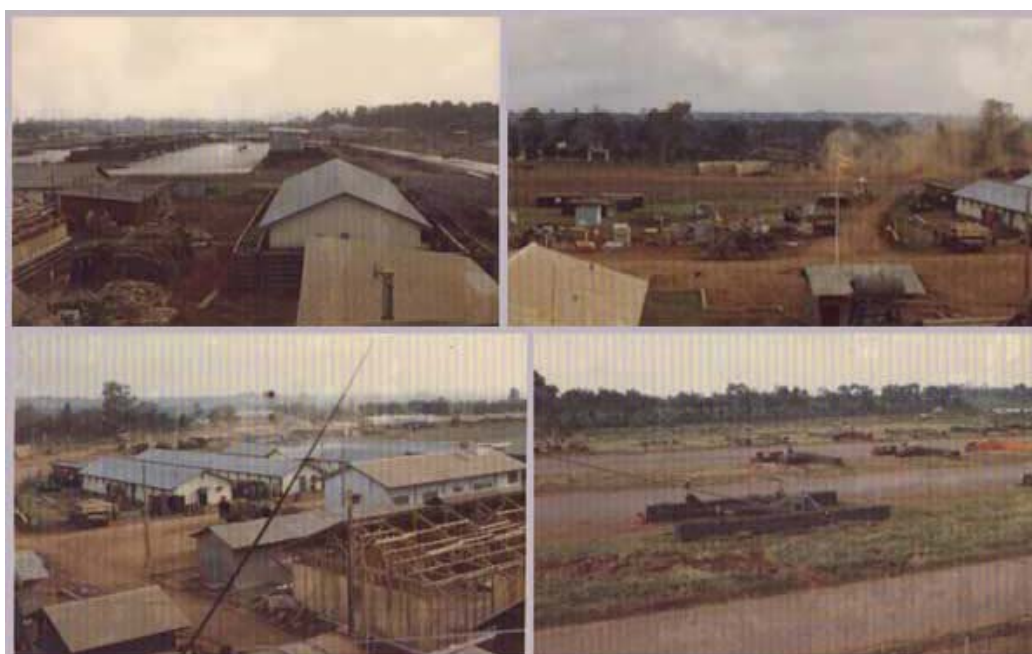

BAN ME THUOT AIR FIELD, CAMP CORYELL

by [Ken de Russy](#)

1969-1970

TUY, 31st SPS; BMT, 31st SPS, TDY DET 9, 619 TCS

© 2007

Pages: [1](#) [2](#) [3](#) [4](#)

3) Cobra Gunships.

4) Detachment-9.

5) Det-9, across the runway.

6) Det-9.

7) Downtown Ban Me Thuot.

We Take Care of Our Own

[Click to Report BROKEN LINKS or Photos. or COMMENT](#)

Pages: [1](#) [2](#) [3](#) [4](#)