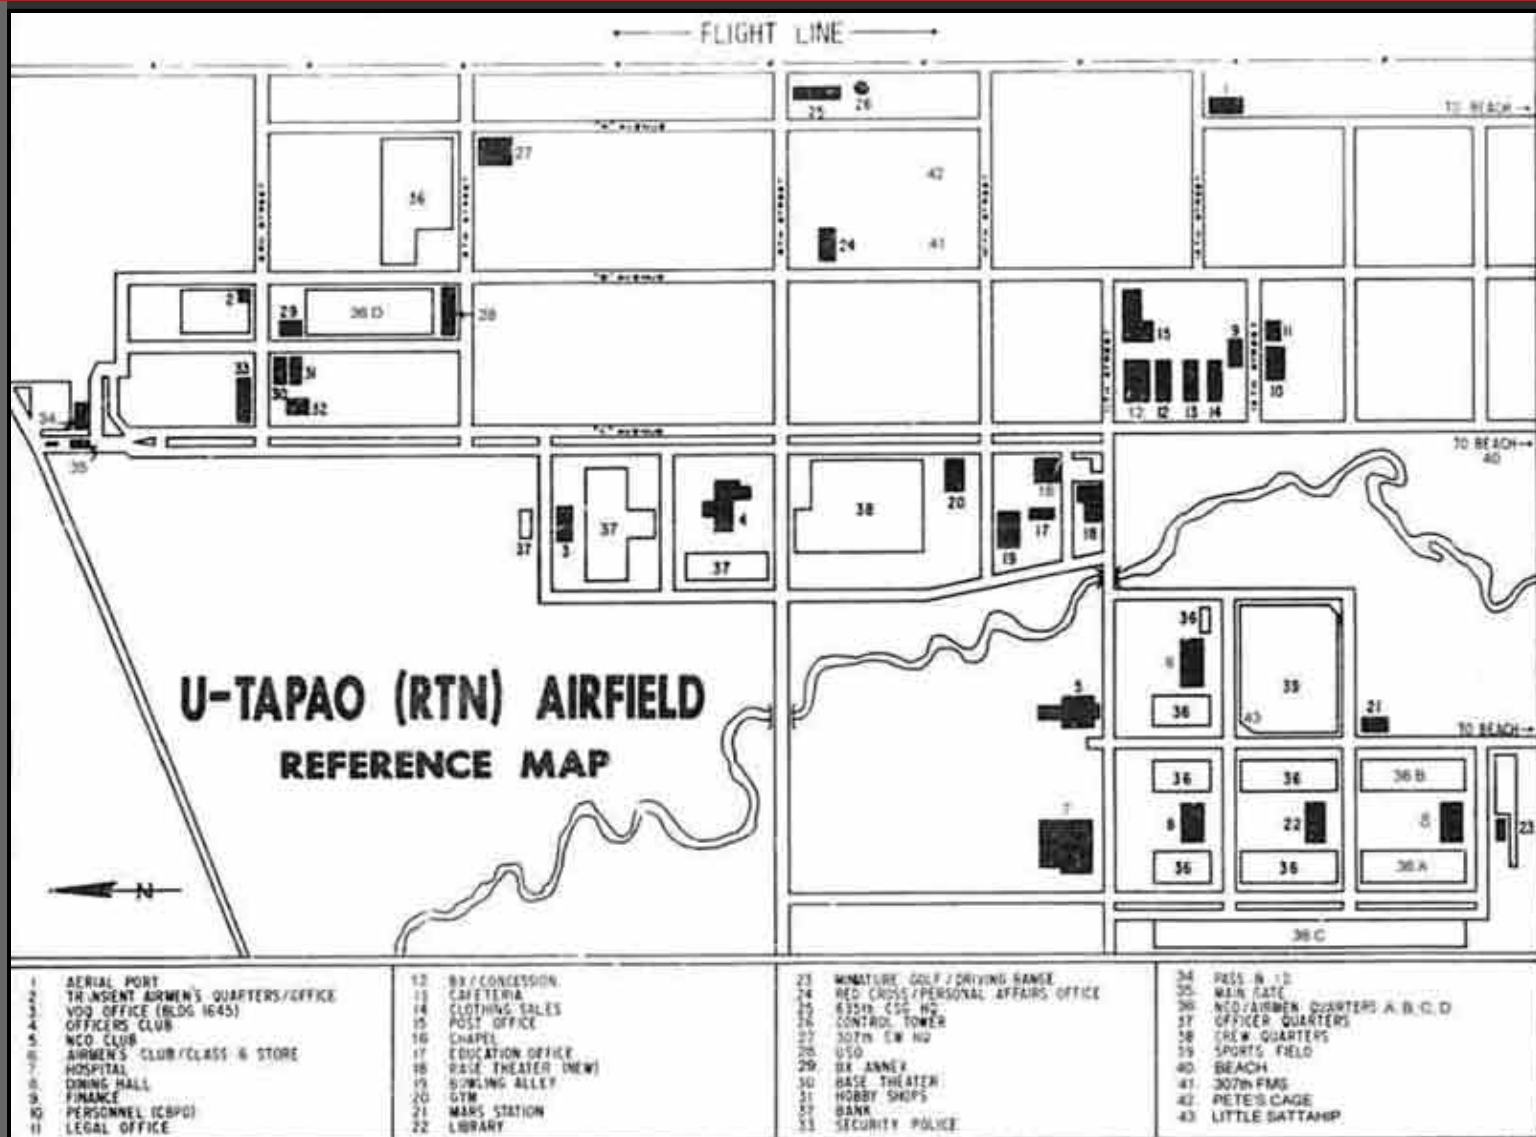

U-Tapao RTAFB Map 635th APS/SPS

U-Tapao RTAFB, 8 Dec 1965-20 Jun 1976; DET SPS, Ko Kha Radar RTAS

U-Tapao RTAFB Reference Map

We Take Care of Our Own

[Click to Report BROKEN LINKS or Photos, or Comment](#)