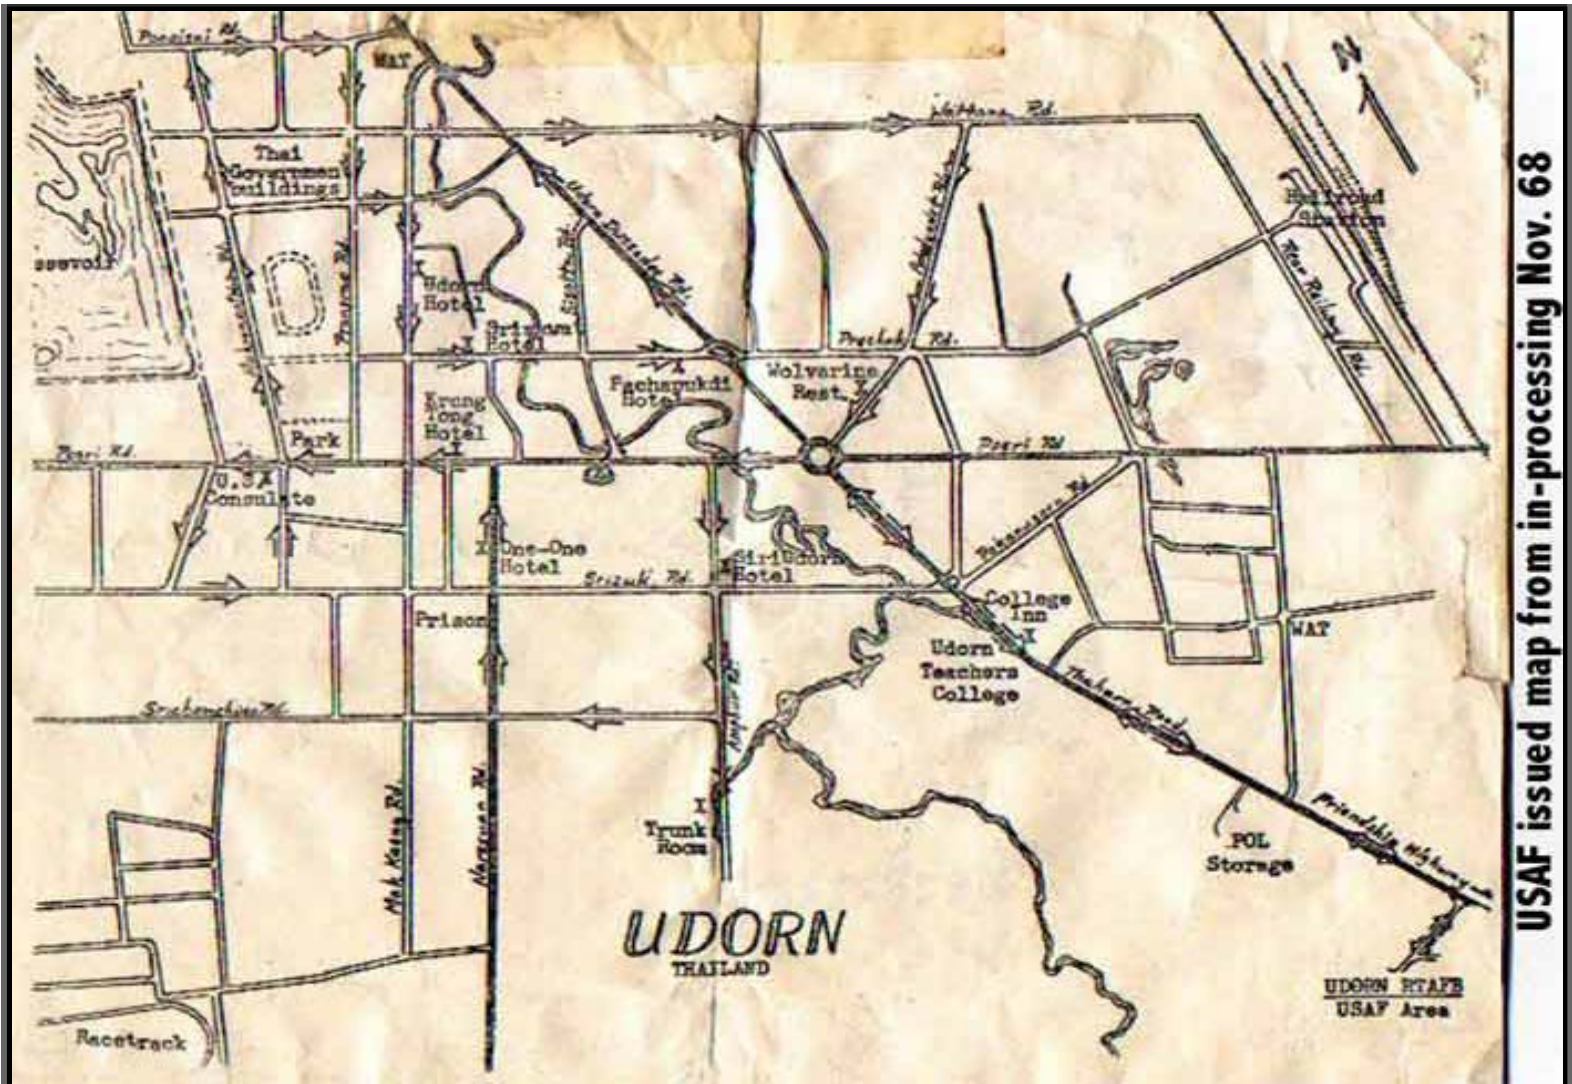

# Udon RTAFB Map

6232nd CSG/APS, July 1965; 432nd SPS ; 1/621st SPS, 18 SEP 1966-27 Jan 1973

Royal Thai Air Force Bases

Udon RTAFB

*We Take Care of Our Own*  
[Click to Report BROKEN LINKS or Photos. or Comment](#)