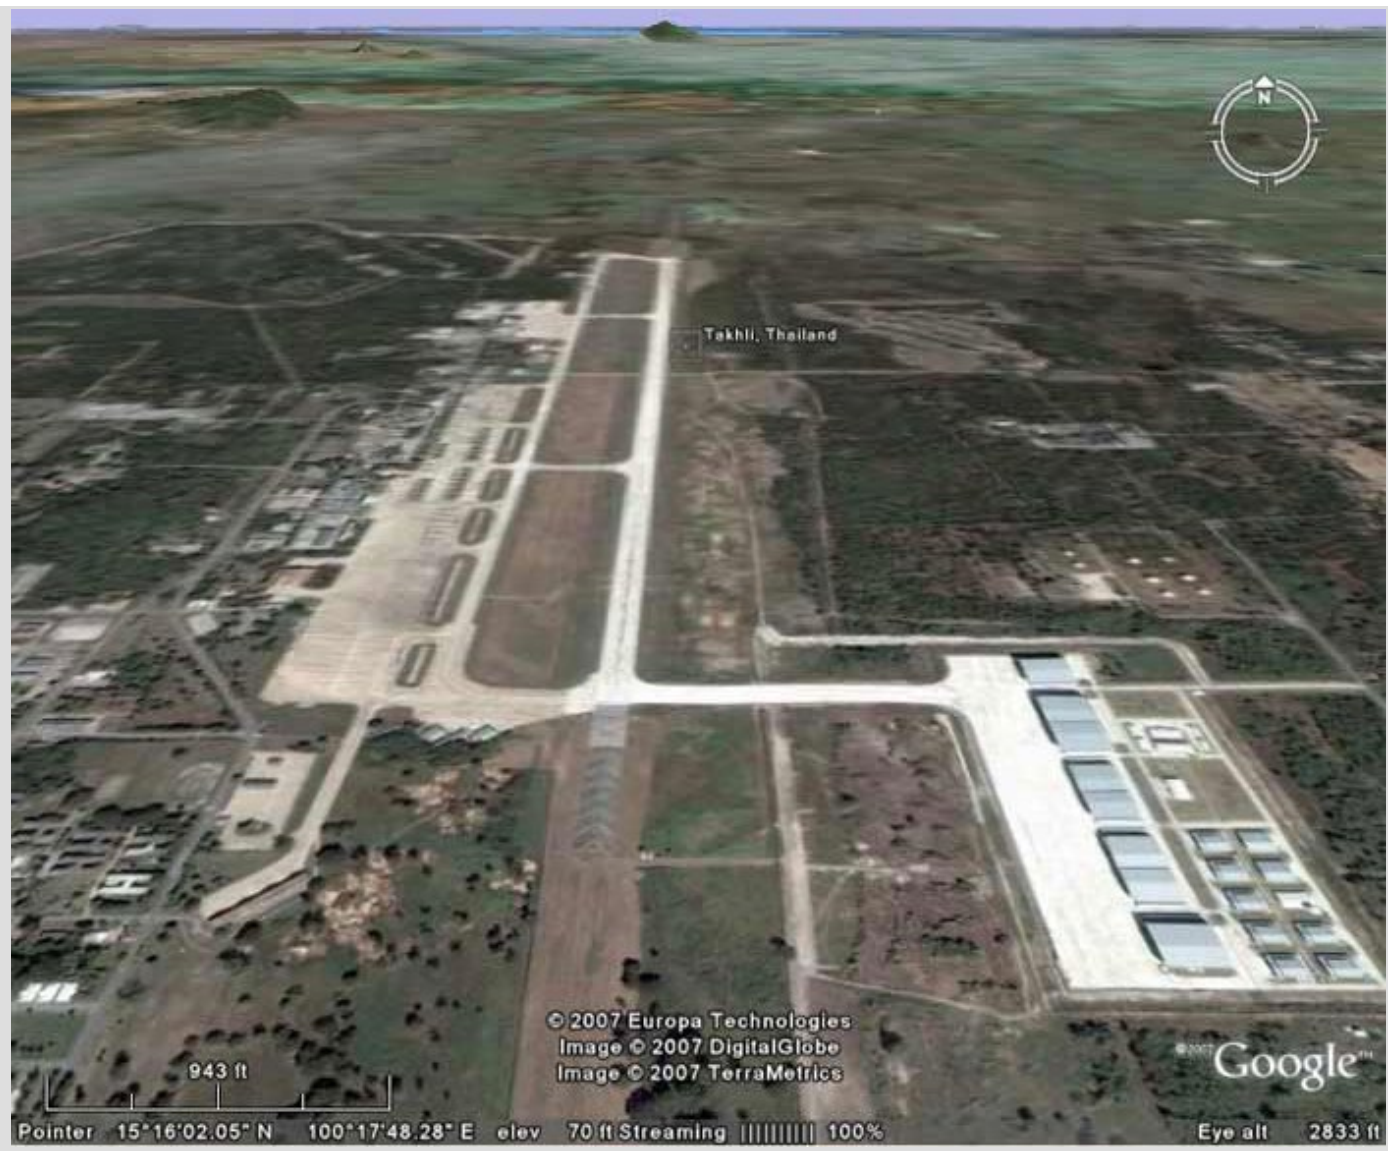

Takhli RTAFB: Satellite Photos

355th SPS, 8 Nov 1965-10 Dec 1970; 366th SPS, 27 Jun 1972-31 Oct 1972; 6280th SPS, 72-74

THAILAND

- Satellite of

Takhli RTAFB, imaged North at 46,606 feet altitude.

- Satellite of

Takhli RTAFB, imaged East at 12,224 feet altitude.

- Satellite of

Takhli RTAFB, imaged/angled North at 2,833 feet altitude.

- Satellite of

Takhli RTAFB, imaged/angled South at 2,755 feet altitude.

- Satellite of

Takhli RTAFB, imaged/angled East at 2,755 feet altitude.

- Satellite of

Takhli RTAFB, imaged/angled West at 2,755 feet altitude.

We Take Care of Our Own

[Click to Report BROKEN LINKS or Photos, or Comment](#)