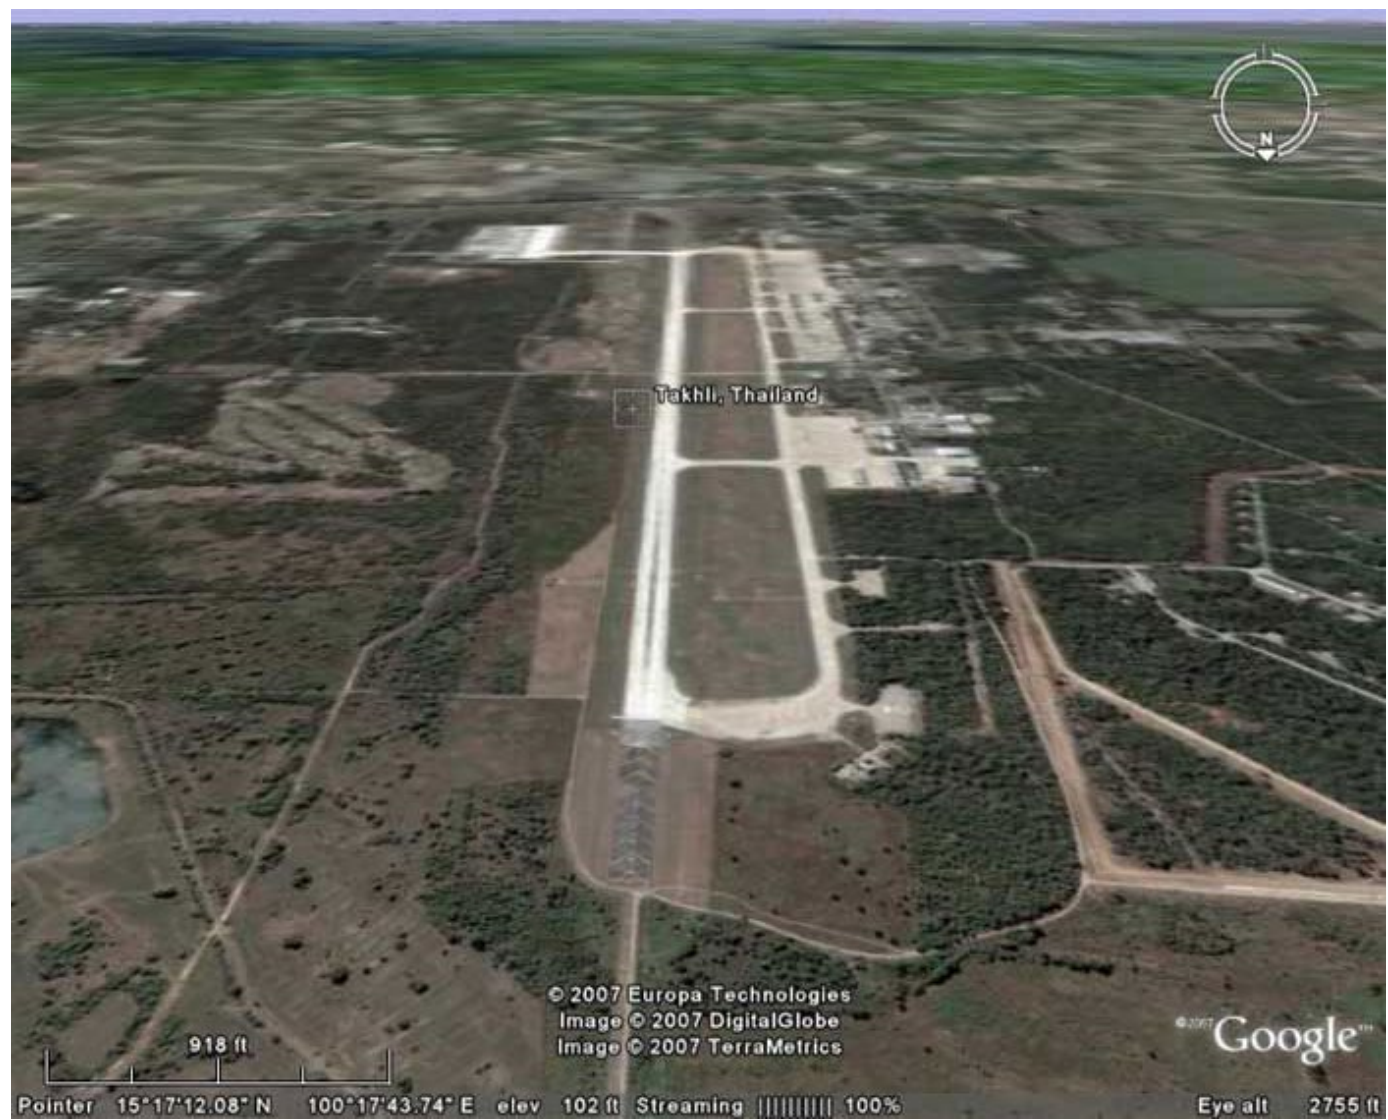

Takhli RTAFB: Satellite Photos

355th SPS, 8 Nov 1965-10 Dec 1970; 366th SPS, 27 Jun 1972-31 Oct 1972; 6280th SPS, 72-74

THAILAND

- Satellite of

Takhli RTAFB, imaged North at 46,606 feet altitude.

- Satellite of

Takhli RTAFB, imaged East at 12,224 feet altitude.

- Satellite of

Takhli RTAFB, imaged/angled North at 2,833 feet altitude.

- Satellite of

Takhli RTAFB, imaged/angled South at 2,755 feet altitude.

- Satellite of

Takhli RTAFB, imaged/angled East at 2,755 feet altitude.

- Satellite of

Takhli RTAFB, imaged/angled West at 2,755 feet altitude.

We Take Care of Our Own

[Click to Report BROKEN LINKS or Photos, or Comment](#)