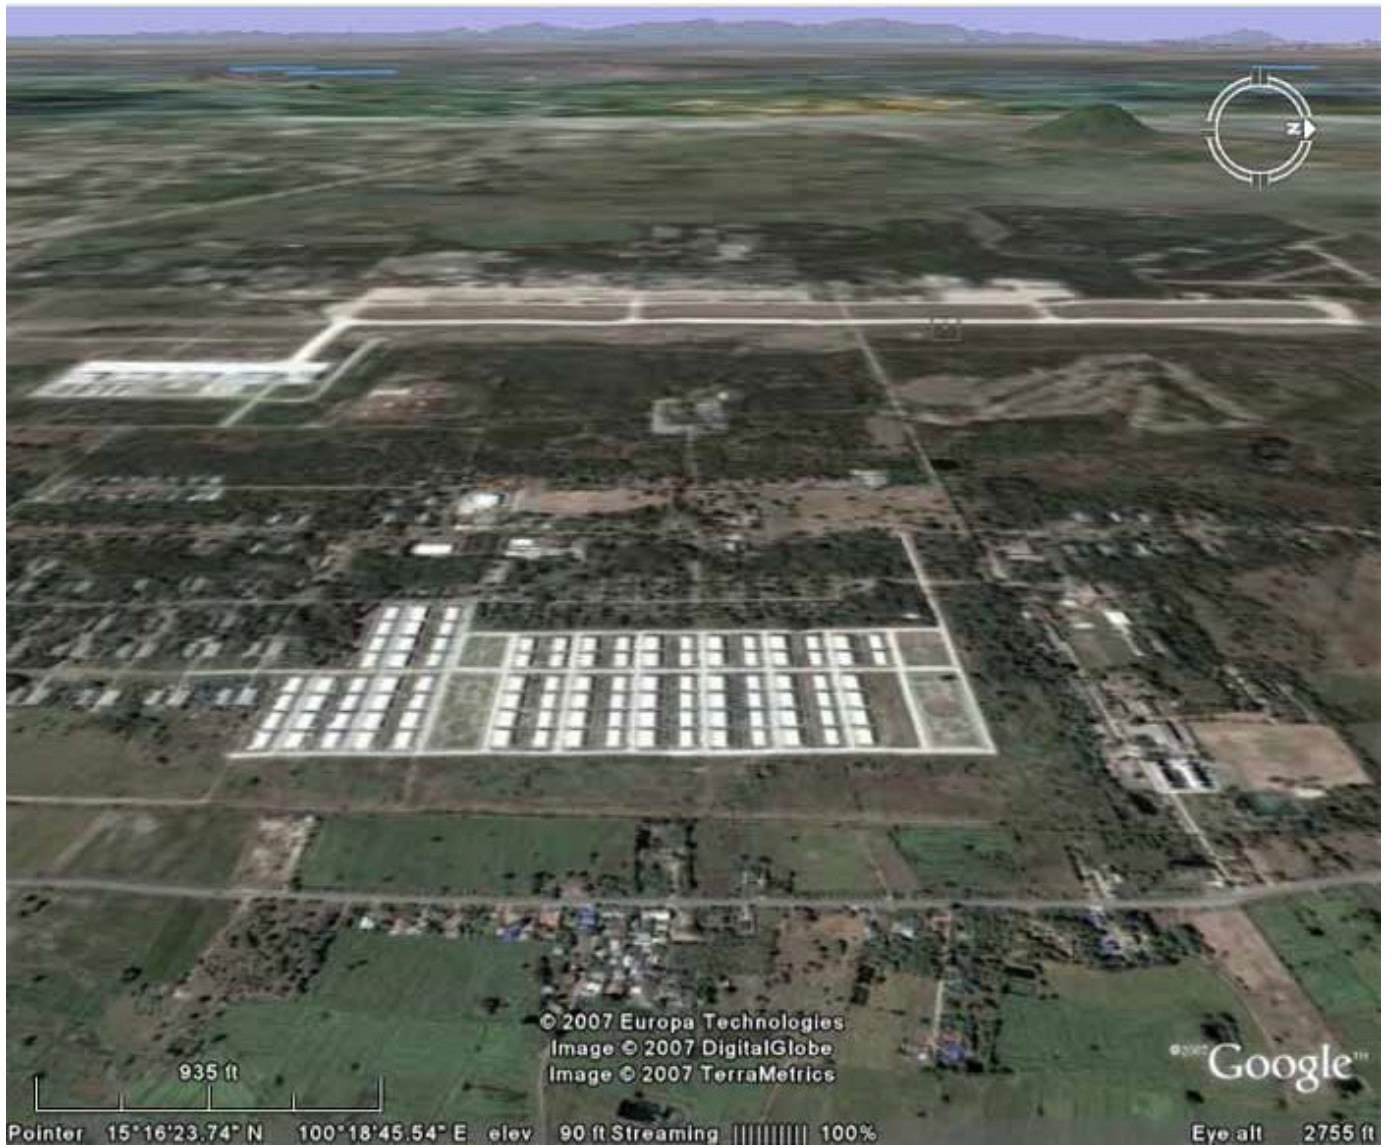

Takhli RTAFB: Satellite Photos

355th SPS, 8 Nov 1965-10 Dec 1970; 366th SPS, 27 Jun 1972-31 Oct 1972; 6280th SPS, 72-74

THAILAND

- Satellite of

Takhli RTAFB, imaged North at 46,606 feet altitude.

- Satellite of

Takhli RTAFB, imaged East at 12,224 feet altitude.

- Satellite of

Takhli RTAFB, imaged/angled North at 2,833 feet altitude.

- Satellite of

Takhli RTAFB, imaged/angled South at 2,755 feet altitude.

- Satellite of

Takhli RTAFB, imaged/angled East at 2,755 feet altitude.

- Satellite of

Takhli RTAFB, imaged/angled West at 2,755 feet altitude.

We Take Care of Our Own

[Click to Report BROKEN LINKS or Photos, or Comment](#)