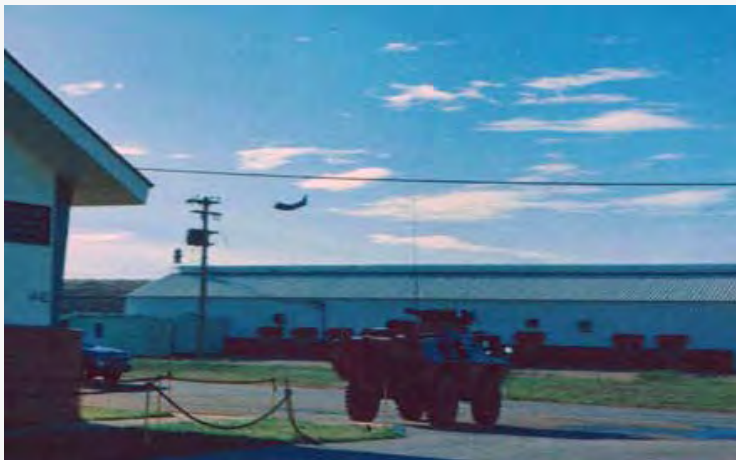

20. Phan Rang AB: 35th SPS HQ. V100 parked at ready.