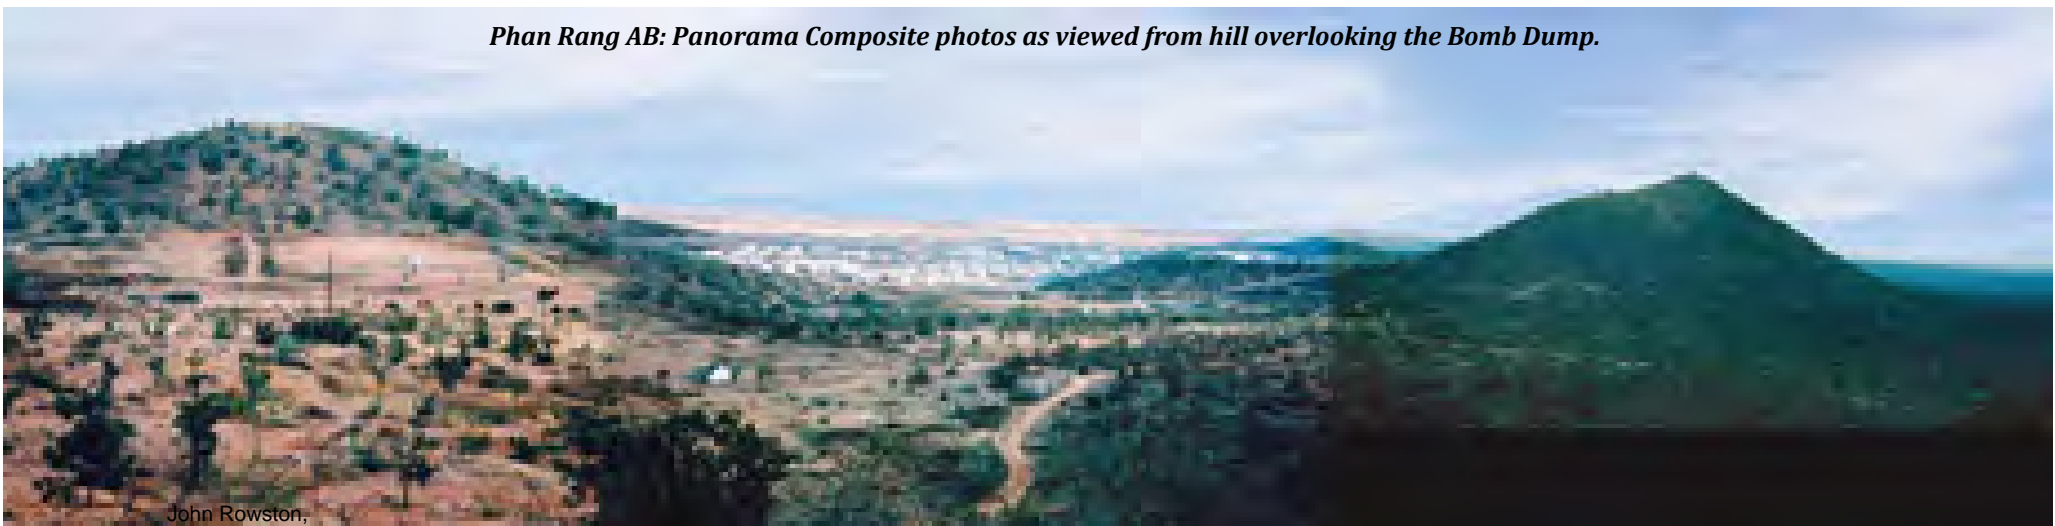

# PHAN RANG AIR BASE - BOMB DUMP

315th SPS / 35th SPS

Panther Flight - 1970-1971

(c) Photos 2016 John Rowston, LM 135

Photo (c) 2016 by John Rowston; (c) 2016 Composite Graphic by Don Poss

**Photos formed above composite-photo, taken from the hill overlooking the Bomb Dump and Phan Rang Air Base in the distance.**

*Phan Rang AB: (left) View from a roadside Bunker, with Nui Dat Hill in background. (right) Perimeter Road Concertina Wire.*

*Phan Rang AB: Panorama Composite photos of view from hill above Bomb Dump.*

*Phan Rang AB: Panorama Composite photos as viewed from hill overlooking the Bomb Dump.*

**Phan Rang AB: Composite photos of Perimeter Road, Towers and /Bunkers, as viewed from hill.**

**Phan Rang Air Base: Perimeter Road, view from hill. Air Base, center-near horizon.**

**Phan Rang AB: Close up view of Bomb Dump and SP Tower as viewed from hill post.**

**Phan Rang Air Base:**  
*(Top Left-Right)* Bomb Dump, Perimeter Road; Bunker-Tower;  
*(Below-Left)* Bomb Dump Preimeter Road. Auxiliar powered Flood Lights light fields beyond wire along the perimeter road;  
*(Below-Right)* Airmen on Tower stairs.