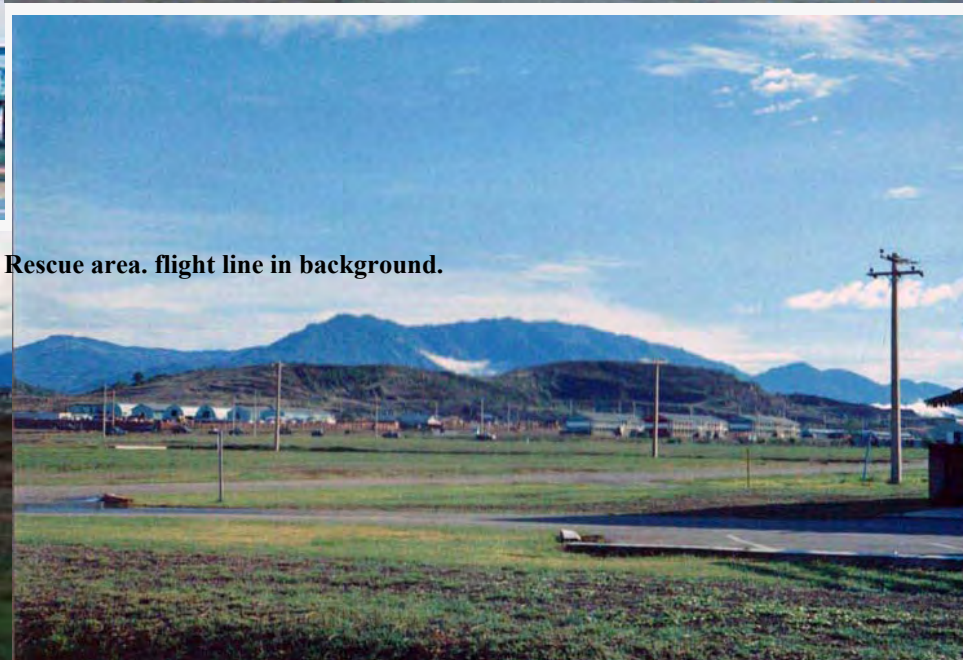

38 Phan Rang AB: Fire, Crash Rescue area. flight line in background.