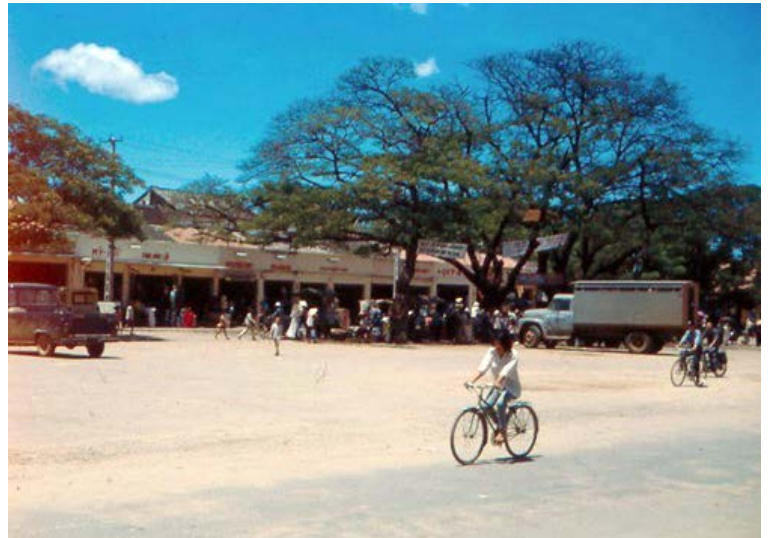

7. Phan Rang Joint Town Patrol. Photo by: SSgt John Achelpohl. 1966.

8. Phan Rang Joint Town Patrol. Getting Jeep washed.
Photo by: SSgt John Achelpohl. 1966.

9. Phan Rang Joint Town Patrol. River bridge crossing.
Photo by: SSgt John Achelpohl. 1966.

10. Phan Rang Joint Town Patrol. River bridge crossing.
Photo by: SSgt John Achelpohl. 1966.

11. Phan Rang Joint Town Patrol. Photo by: SSgt John Achelpohl. 1966.

12. Phan Rang Joint Town Patrol. Market Photo by: SSgt John Achelpohl. 1966.