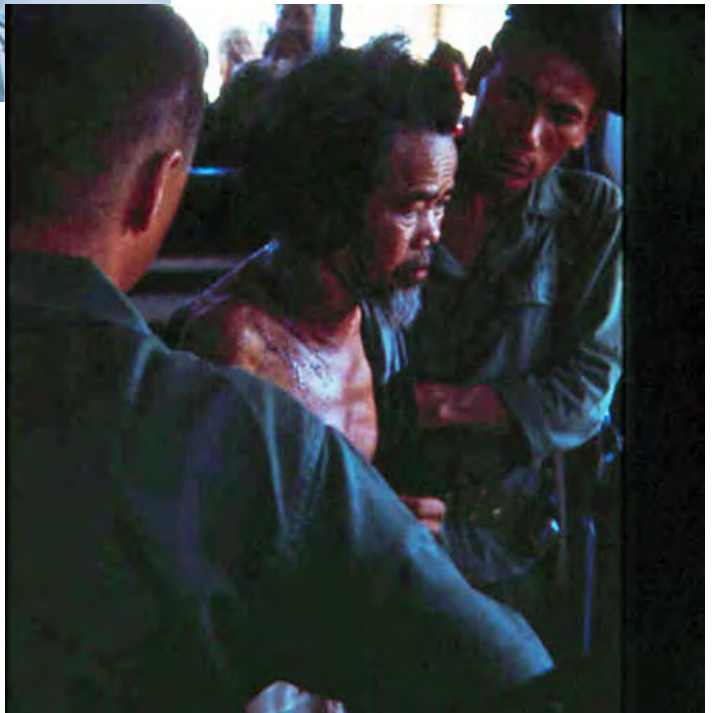

**SCENIC PR & AREA - VILLAGE MED-CALL - SEASIDE
SECURITY POLICE QUARTERS - AVIATOR QUARTERS**

25 & 26. Phan Rang MED Call. Photo by: SSgt John Achelpohl. 1966.

27-32. Phan Rang MED Call. Photo by: SSgt John Achelpohl. 1966.

9-14. Phan Rang Village and Area MED Call. Photo by: SSgt John Achelpohl. 1966.

15-20. Phan Rang MED Call. Window peepers. Photo by: SSgt John Achelpohl. 1966.

35th Security Police Squadron

PHOTO JOURNAL-2 © 2010 by, John A. Achelpohl (RIP)