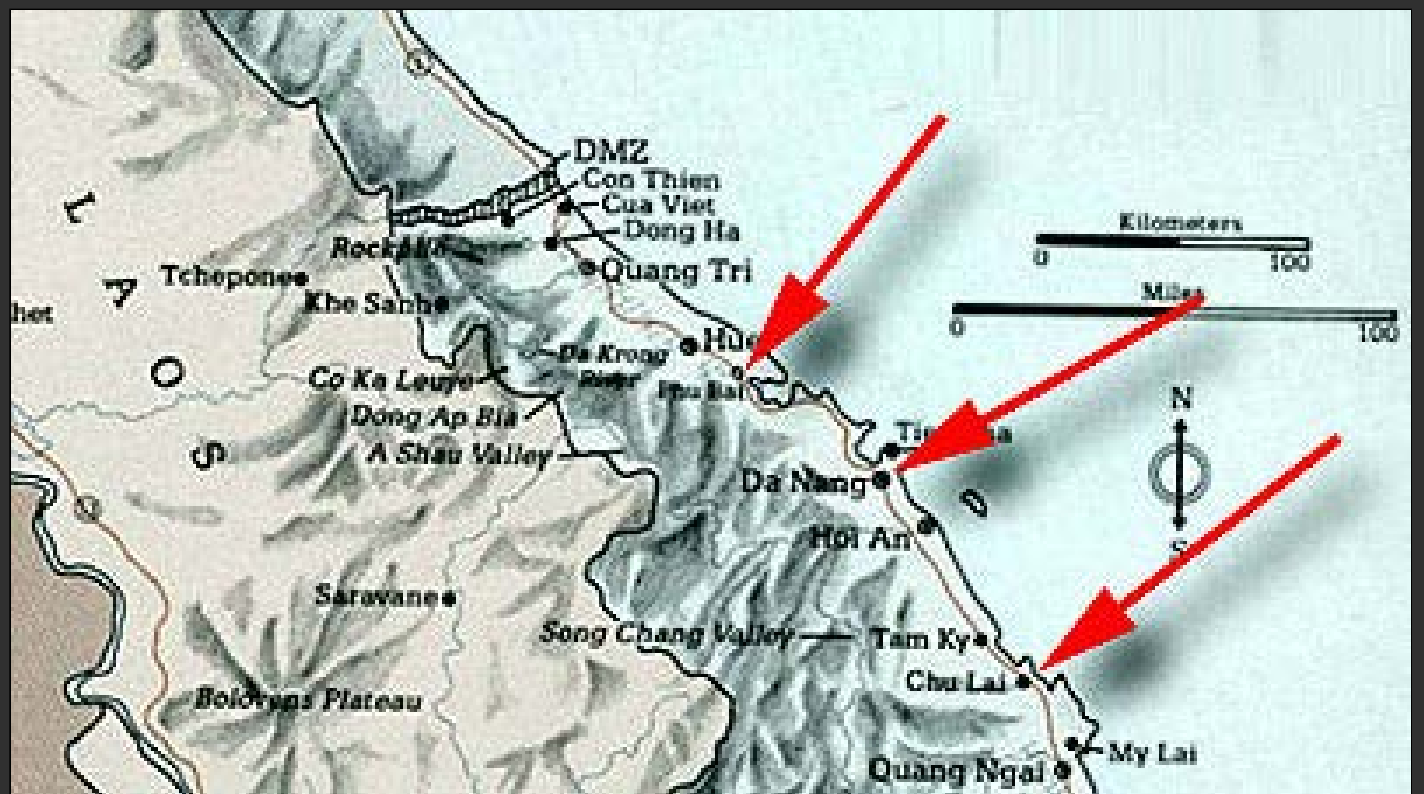

PHU BAI AIRFIELD, BASE MAP

Phu Bai Air Field, located between Hué and Đà Nẵng AB.

Phu Bai Air Field

We Take Care of Our Own

[Click to Report BROKEN LINKS](#) or [Photos](#) or [Comment](#)