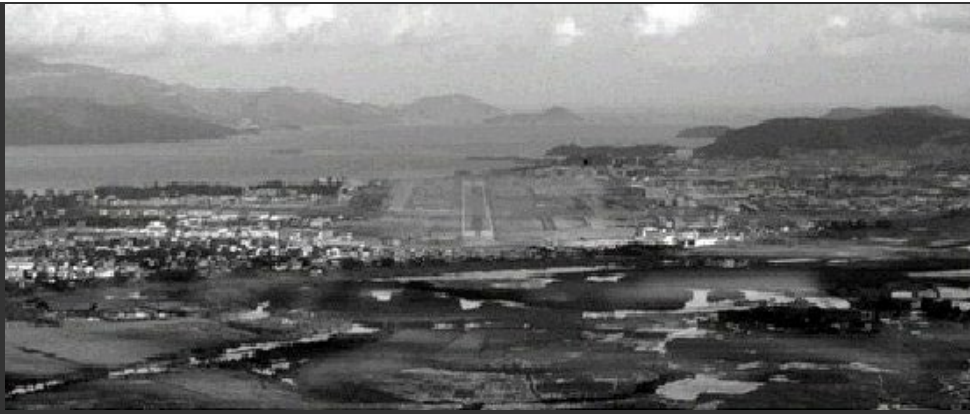

Nha Trang AB: Aerial Photos

Approaching **Nha Trang AB** from the northwest.

Nha Trang AB from the east.

flight line.

Short Final for Landing, N/W

Nha Trang AB, Takeoff N/W bound.

We Take Care of Our Own

[Click to Report BROKEN LINKS or Photos, or Comment](#)