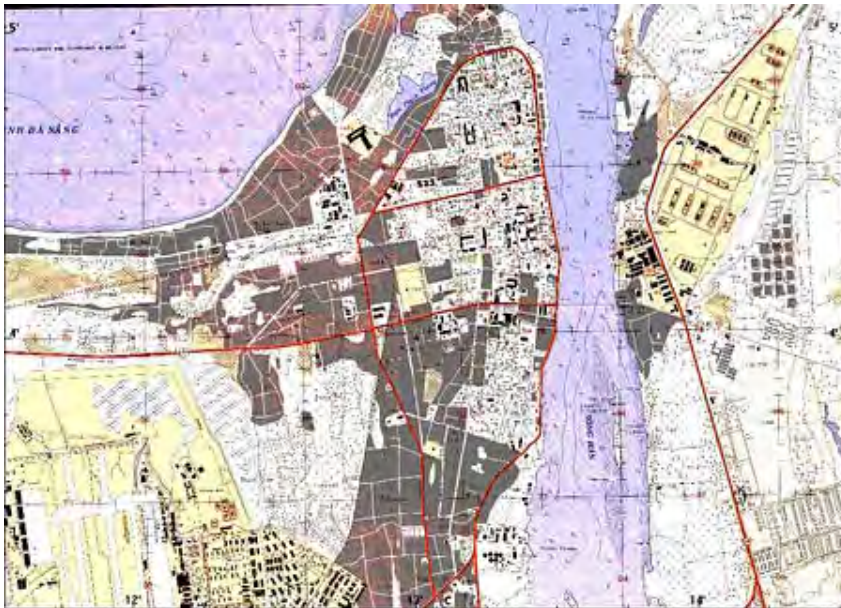

31. Đà Nẵng AB, East perimeter Road. K-9 and handler -- (center of road)

31. (left) - 32. (below) Đà Nẵng AB, East perimeter Road: Rice Paddie Fields.

**33. (left): Road from Đà Nẵng AB to China Beach. View of Monkey Mountain.**

**34. Đà Nẵng AB. *Tourane* Harbor.**

**36. (above) and 37. (right) China Beach. Monkey Mountain in background.**

**38. China Beach. Da Nang, RVN**

39. Đà Nẵng AB. Map.

40. Đà Nẵng AB. Map.

41. Đà Nẵng AB. Map.

42. Đà Nẵng AB. Map.

*We Take Care of Our Own*