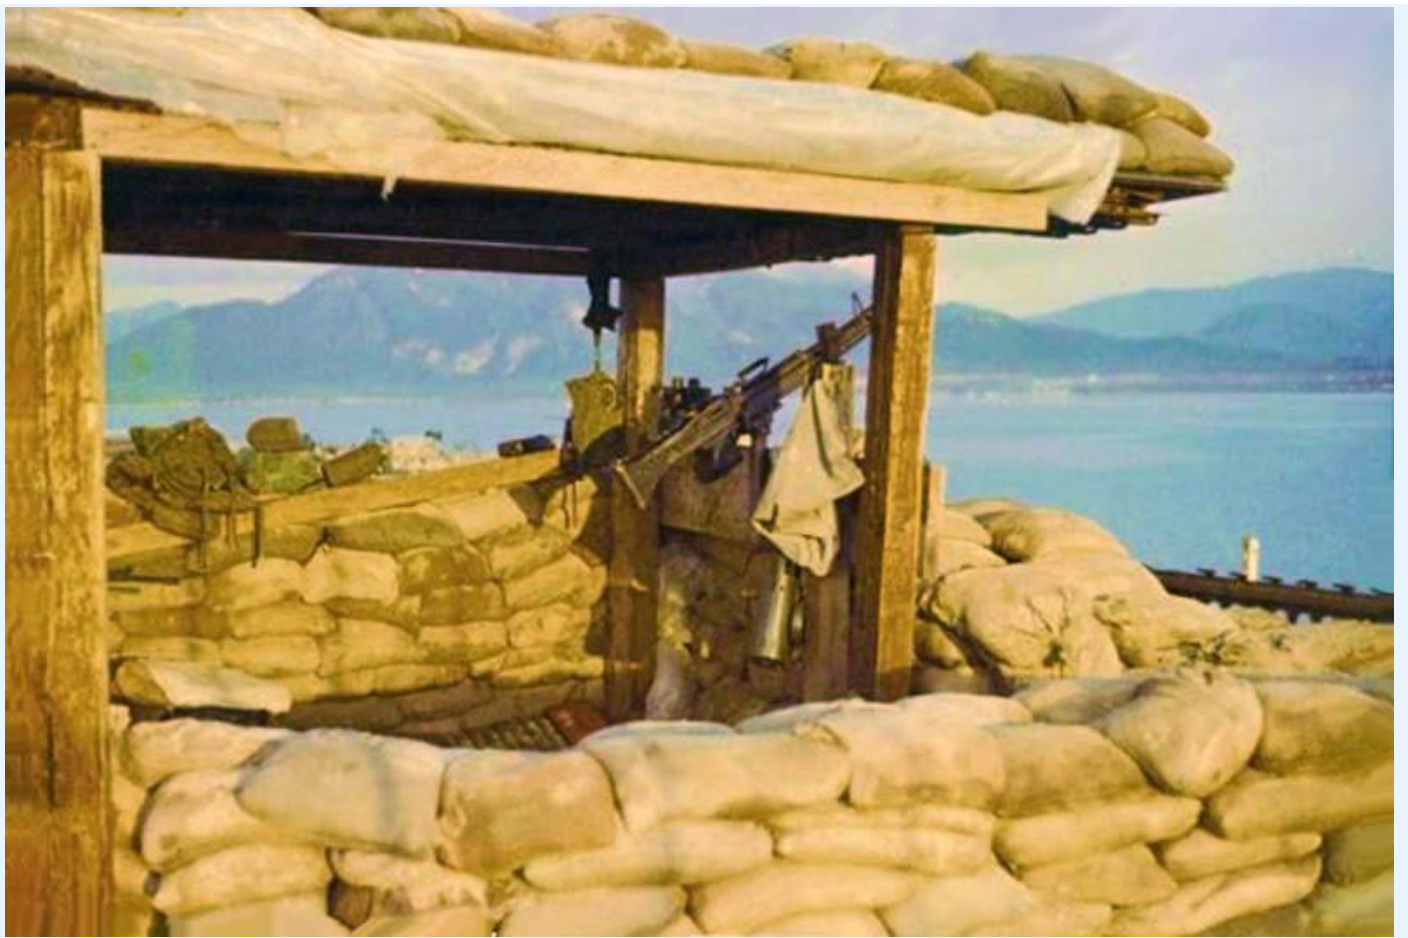

21. Cam Ranh Bay AB, M60 Bunker oversees Bay. March, 1968-1969.

Photo by John R. Balderas, CRB, 12th SPS; HTI, DET 1/619th, SPS (TCS); NT, 14th SPS; DN, 366th SPS. 1968-1969; 1970.