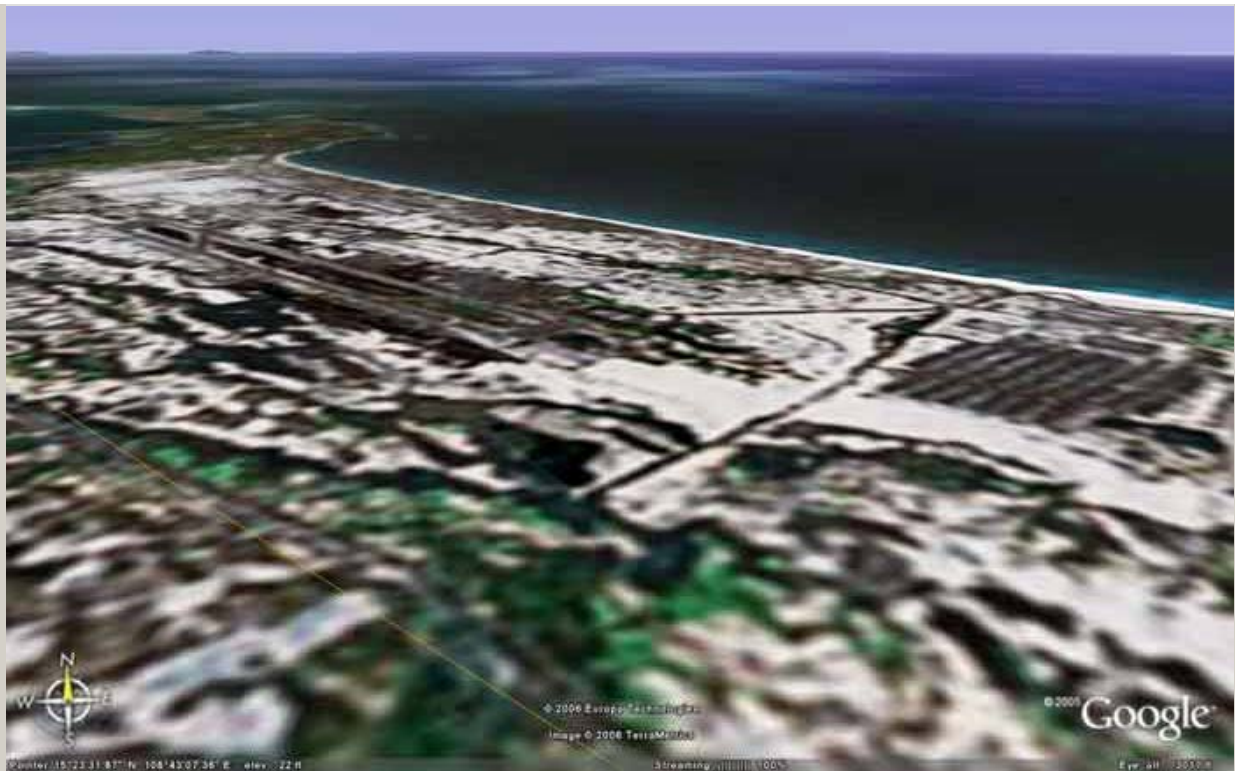

Vietnam

- Satellite of

Chu Lai AB, Fly Over, at 15 miles altitude.

- Satellite of

Chu Lai AB, Fly Over, at 4 miles altitude.

- Satellite of

Chu Lai AB imaged/angled North, at 3,017 feet altitude.

- Satellite of

Chu Lai AB imaged/angled South, at 3,017 feet altitude.

- Satellite of

Chu Lai AB, imaged/angled East, at 3,017 feet altitude.

- Satellite of

Chu Lai AB imaged/angled West, at 3,017 feet altitude.

We Take Care of Our Own