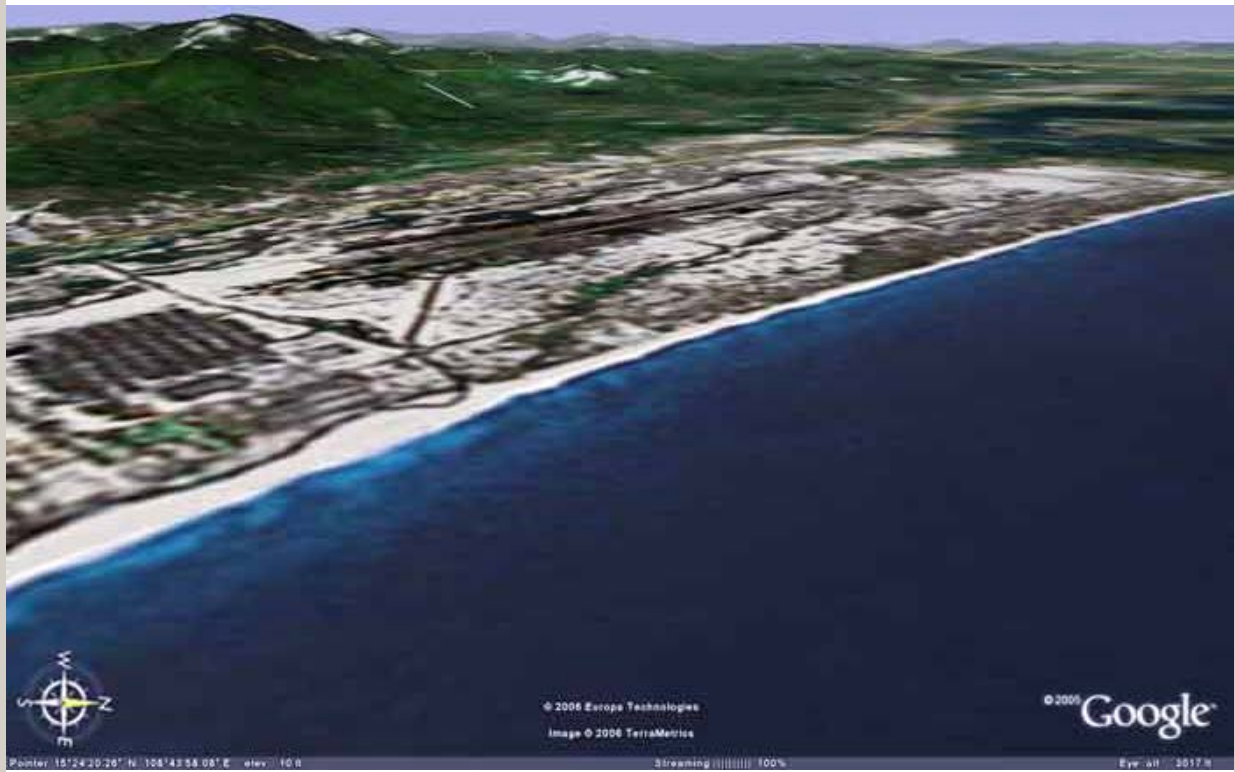

Vietnam

- Satellite of

Chu Lai AB, Fly Over, at 15 miles altitude.

- Satellite of

Chu Lai AB, Fly Over, at 4 miles altitude.

- Satellite of

Chu Lai AB imaged/angled North, at 3,017 feet altitude.

- Satellite of

Chu Lai AB imaged/angled South, at 3,017 feet altitude.

- Satellite of

Chu Lai AB, imaged/angled East, at 3,017 feet altitude.

- Satellite of

Chu Lai AB imaged/angled West, at 3,017 feet altitude.

We Take Care of Our Own